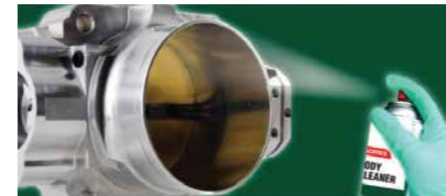

BEFORE (Throttle body condition after 60,000 km)

AFTER