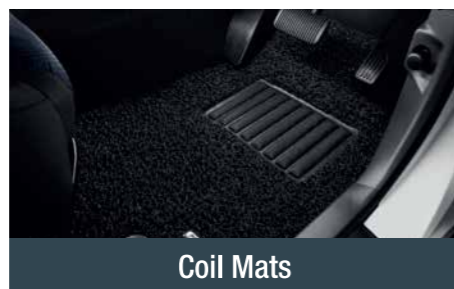

PACKAGE DEALS

GearUp® FOR THE BEST VALUE.

Rugged Package **NEW**

Show off your sporty side with this collection of aerodynamic kit.

Part Number
999-38R19-00000

WM : RM 1,260.00
EM : RM 1,285.00

Only available in Black-Silver Dual Tone Colour with Red Trimming.

Utility Package

Enhance your Aruz with practical features for the road ahead.

Part Number
999-38R16-00000

WM : RM 450.00
EM : RM 459.00

Coil Mats

GENERAL ACCESSORIES

Smart Tracker

Enables you to find personal belongings easily.

Part Number
999-89742-00000

Price
WM : RM 42.00
EM : RM 43.00

Luggage Organiser

Stores items neatly in your boot.

Part Number
999-10087-00000

Price
WM : RM 37.00
EM : RM 38.00

Sun Visor Organiser

Keeps important necessities within easy reach.

Part Number
999-10067-50000

Price
WM : RM 20.00
EM : RM 21.00

Luggage Mat

Easy to instal and protects your cabin area from scratches and dirt when loading big items into the car.

Part Number
999-10084-00000

Price
WM : RM 75.00
EM : RM 77.00

Rain Repellent

- Repels rain to enhance visibility.
- Removes mud and bugs easily.
- Ensures smoother movement of windscreen wipers.

Part Number
999-08640-00000

Price
WM : RM 11.50
EM : RM 12.00

First Aid Kit

Helps you respond quickly to minor injuries during emergencies.

Part Number
999-C4870-00000

Price
WM : RM 33.50
EM : RM 34.00