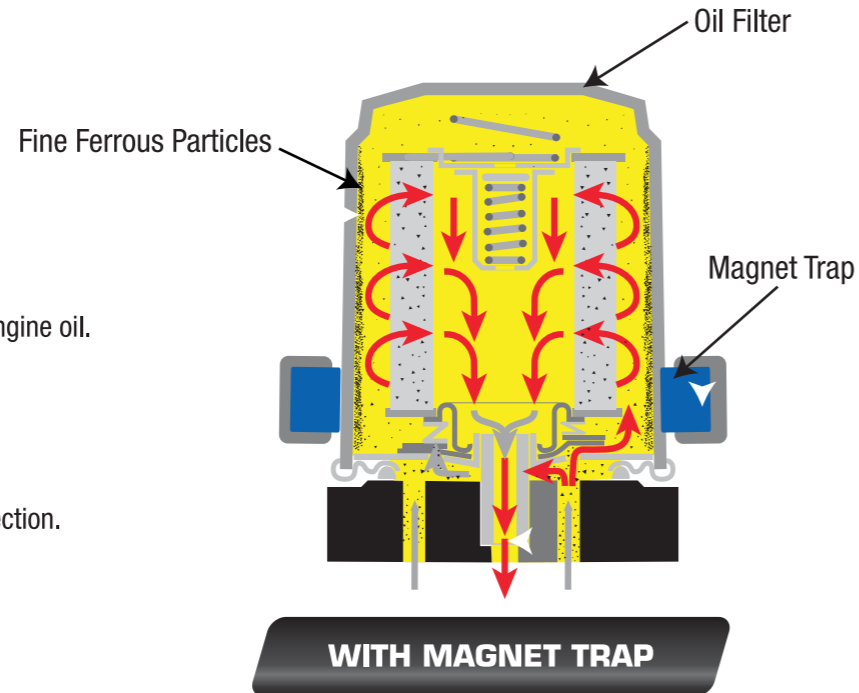

Magnet Trap

Keeps engine oil cleaner and protects engine.

Part Number
999-40016-10000
Price
WM : RM 57.00
EM : RM 58.00