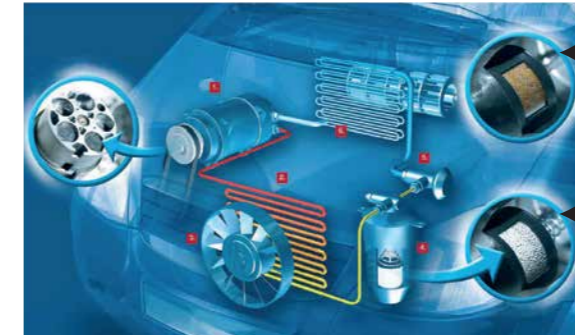

HOW IT WORKS:

Refrigerants must be recharged regularly to maintain compressor at its best performance.