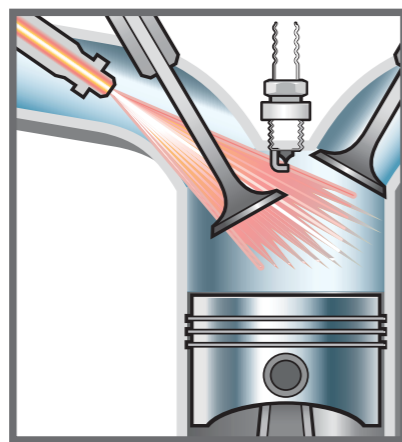

HOW IT WORKS:

- Removes deposits accumulated inside an engine (injection nozzles, combustion chambers, intake valves & spark plugs).
- Prevents poor combustion.
- Restores engine performance.
- Contains Friction Modifier (FM) which enables smoother piston movement.
- Protects engine from frictional wear.

Throttle Body Cleaner

- Cleans dirt, gum and varnish from the throttle body and intake port area.
- Lubricates the throttle plate.
- Restores air flow performance for smoother idling.

Part Number
999-52000-81000
Price
WM : RM 36.00
EM : RM 37.00